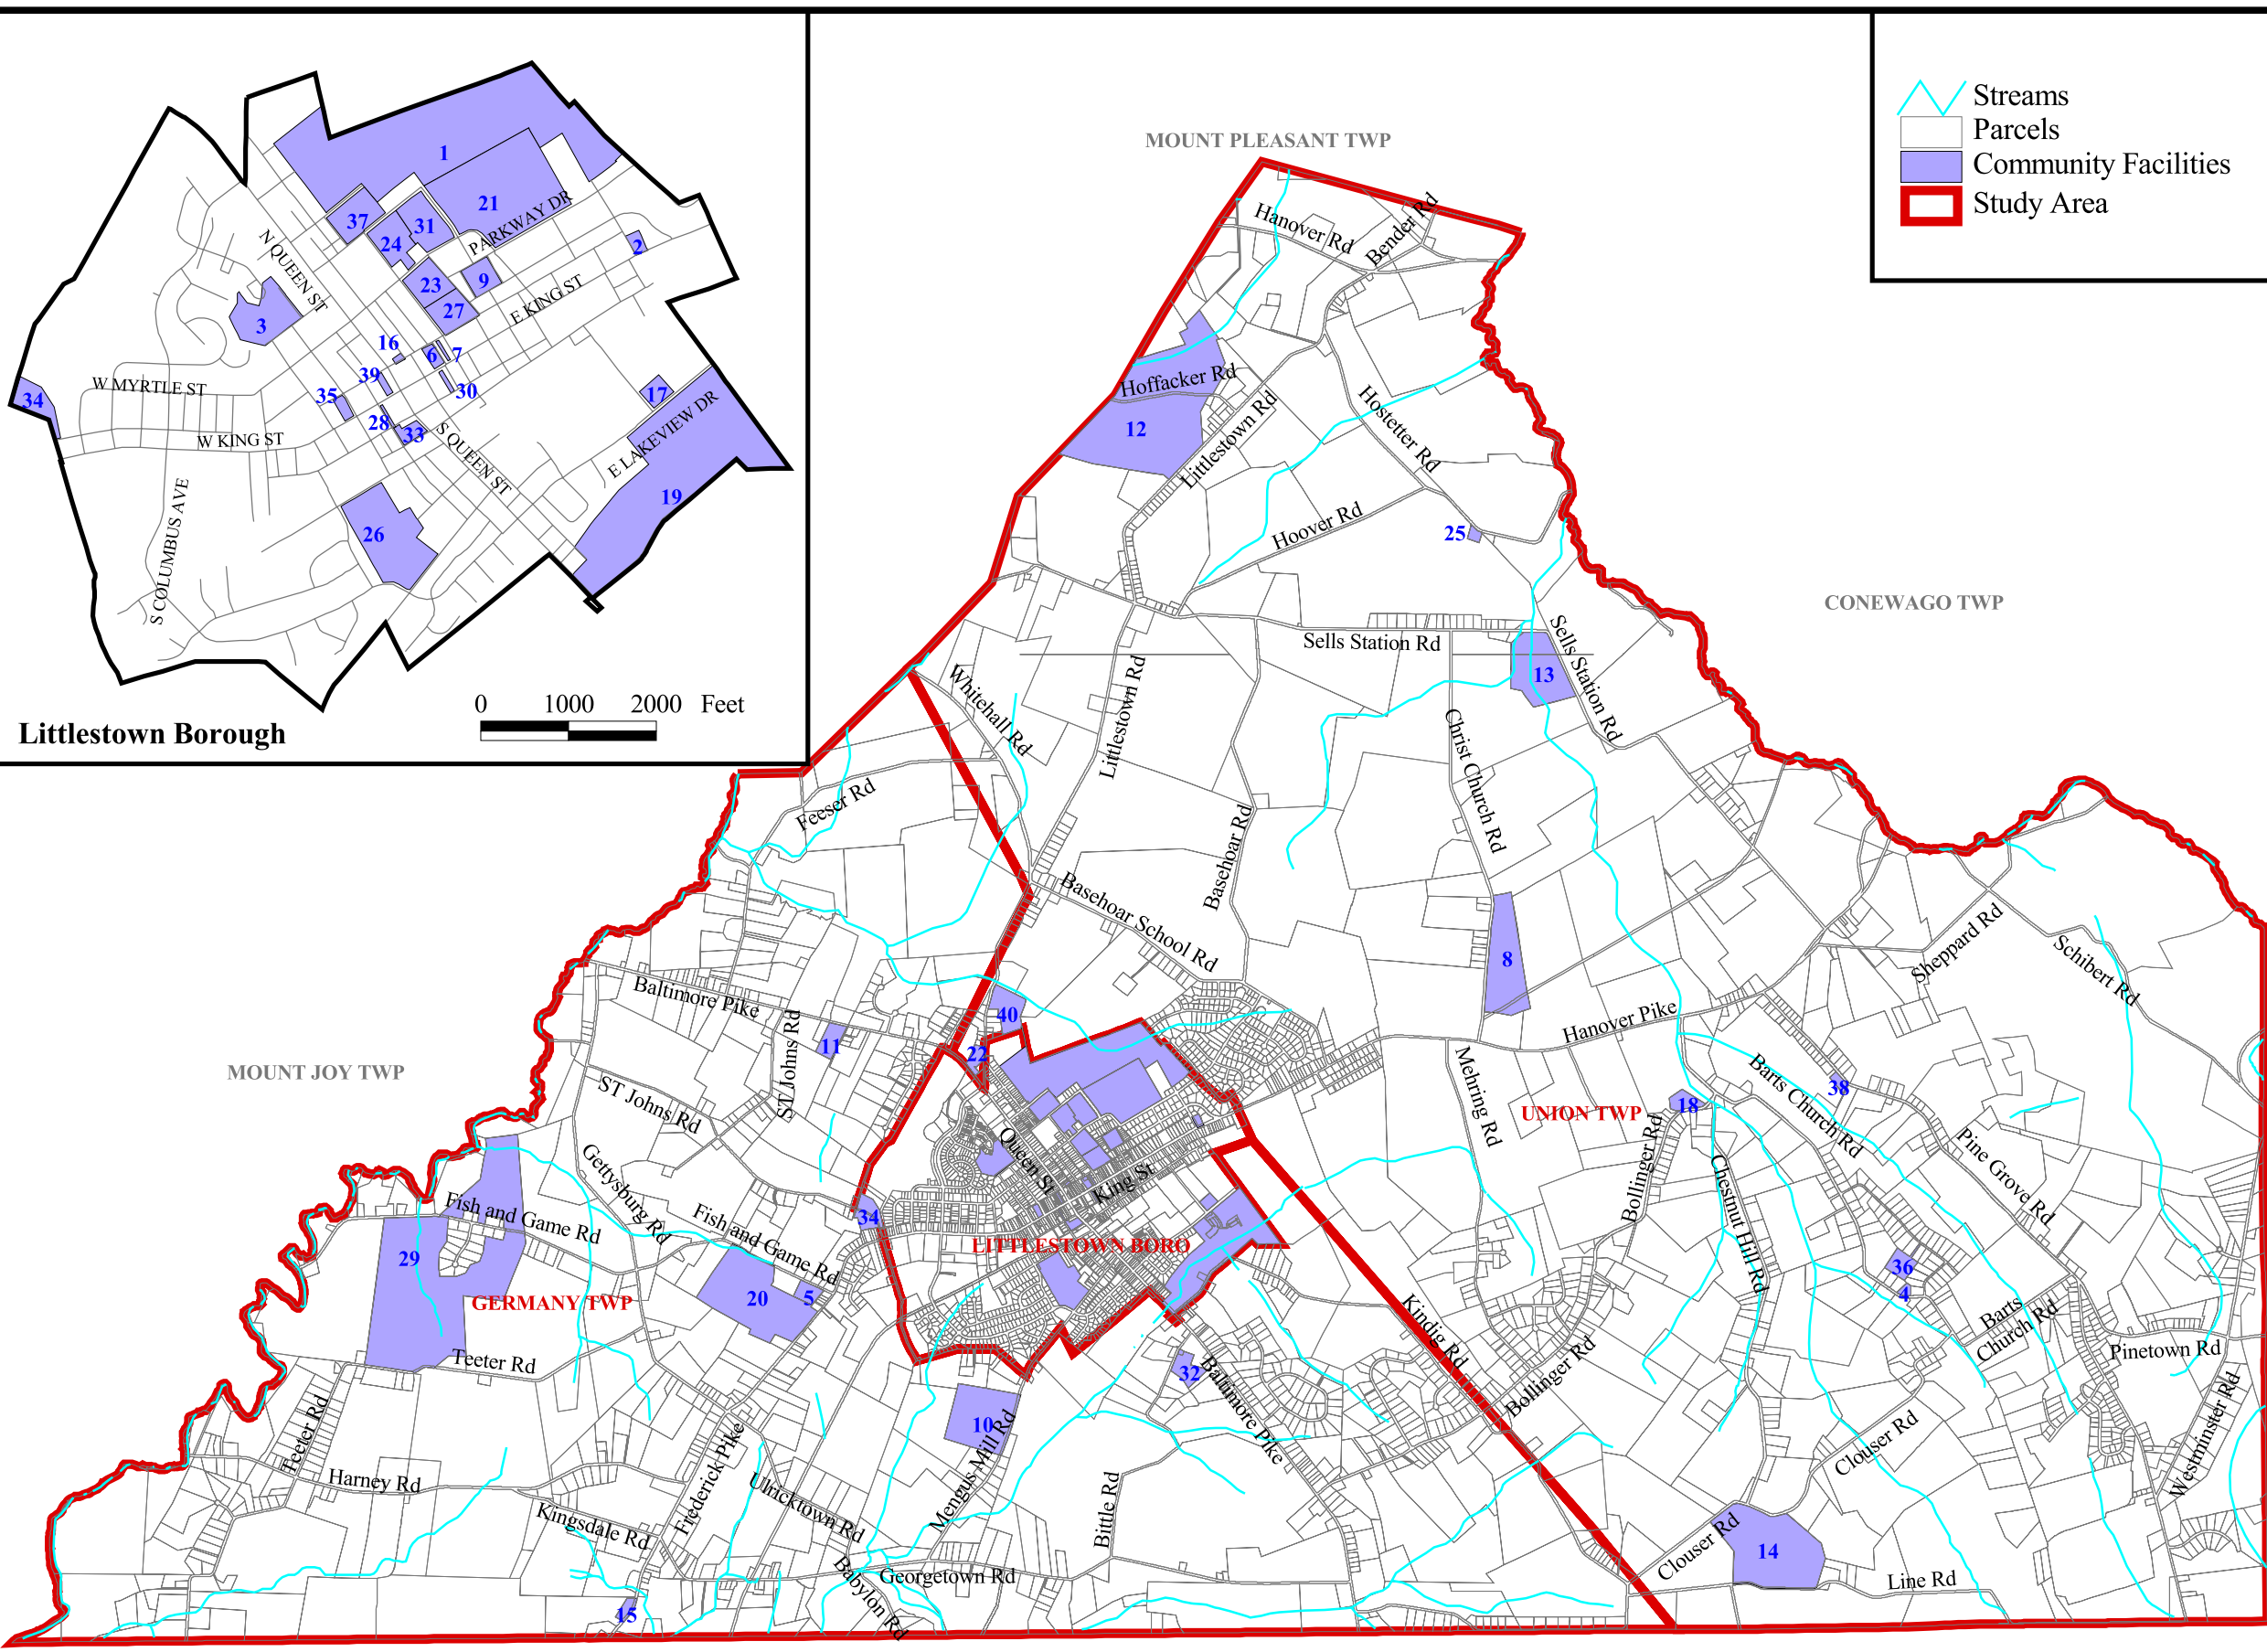

*Littlestown Borough and
Germany and Union Townships,
Adams County
Joint Comprehensive Plan
Community Facilities*

Community Facilities List

- 1 Alloway Creek Intermediate School
- 2 American Legion
- 3 Ballfields
- 4 Barts Church
- 5 Bethel Assembly of God
- 6 Borough Hall, Alpha Fire Company, and Library
- 7 Centenary Church
- 8 Christ UCC
- 9 Crouse Park
- 10 Eagles Park, F.O.E.
- 11 First Baptist Church
- 12 Flatbush Golf Course
- 13 Hanover Soccer Club Fields
- 14 Keystone Landfill
- 15 Kingsdale Fire Co.
- 16 Littlestown Senior Center
- 17 Littlestown Area YMCA
- 18 Littlestown Chapel
- 19 Littlestown Community Park
- 20 Littlestown Fish and Game Association
- 21 Littlestown High School
- 22 LBA Quarry
- 23 Maple Ave. Middle School
- 24 Memorial Field
- 25 Mennonite Meeting House
- 26 Mt. Carmel Cemetery
- 27 Playground
- 28 Post Office
- 29 Quail Valley Golf Course
- 30 Redeemers United Church
- 31 Rolling Acres Elementary School
- 32 St. Aloysius Cemetery
- 33 St. Aloysius RCC
- 34 St. Johns Church
- 35 St. Paul's Church
- 36 Township Recreation Area
- 37 Transportation and Maintenance Facility
- 38 Union Township Building
- 39 VFW
- 40 WWTP

Littlestown Borough

Sources: Adams County GIS; SSM

Spotts, Stevens and McCoy, Inc.
1047 North Park Road
Reading, PA 19610-0307
Tel: 610-621-2000 Fax: 610-621-2001

06/02/05

G:\projects\w100000\w108757\w1087570001\projects\p1087570001.apr