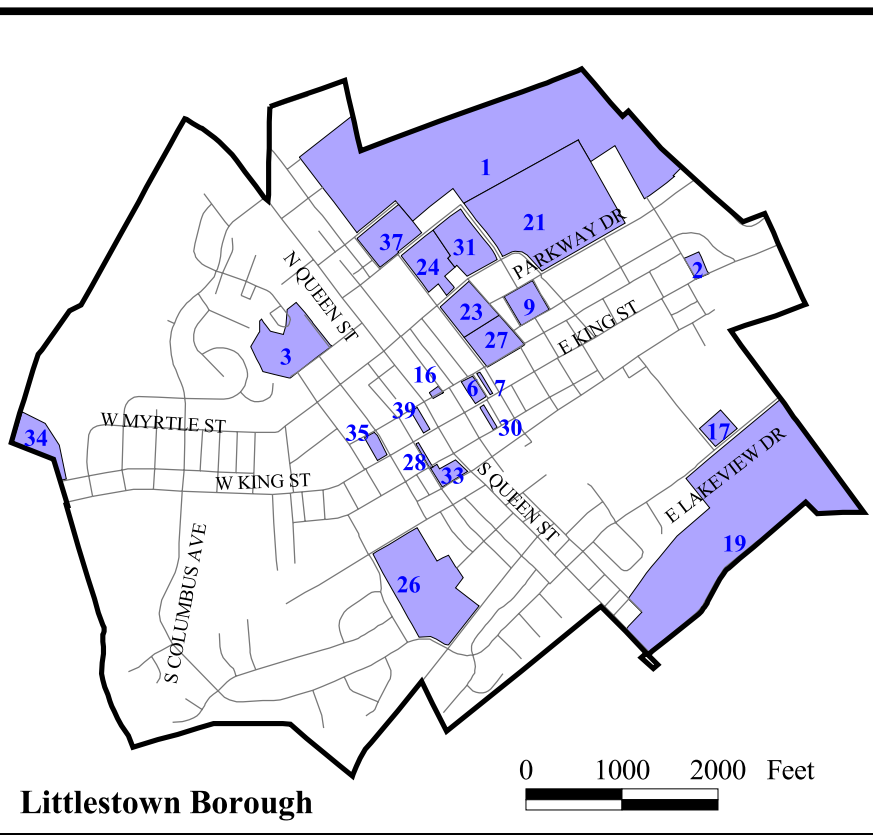

*Littlestown Borough and
Germany and Union Townships,
Adams County
Joint Comprehensive Plan
Community Facilities*

Community Facilities List

- 1 Alloway Creek Intermediate School
- 2 American Legion
- 3 Ballfields
- 4 Barts Church
- 5 Bethel Assembly of God
- 6 Borough Hall, Alpha Fire Company, and Library
- 7 Centenary Church
- 8 Christ UCC
- 9 Crouse Park
- 10 Eagles Park, F.O.E.
- 11 First Baptist Church
- 12 Flatbush Golf Course
- 13 Hanover Soccer Club Fields
- 14 Keystone Landfill
- 15 Kingsdale Fire Co.
- 16 Littlestown Senior Center
- 17 Littlestown Area YMCA
- 18 Littlestown Chapel
- 19 Littlestown Community Park
- 20 Littlestown Fish and Game Association
- 21 Littlestown High School
- 22 LBA Quarry
- 23 Maple Ave. Middle School
- 24 Memorial Field
- 25 Mennonite Meeting House
- 26 Mt. Carmel Cemetery
- 27 Playground
- 28 Post Office
- 29 Quail Valley Golf Course
- 30 Redeemers United Church
- 31 Rolling Acres Elementary School
- 32 St. Aloysius Cemetery
- 33 St. Aloysius RCC
- 34 St. Johns Church
- 35 St. Paul's Church
- 36 Township Recreation Area
- 37 Transportation and Maintenance Facility
- 38 Union Township Building
- 39 VFW
- 40 WWTP

Littlestown Borough

Sources: Adams County GIS; SSM

Spotts, Stevens and McCoy, Inc.
1047 North Park Road
Reading, PA 19610-0307
Tel: 610-621-2000 Fax: 610-621-2001

06/02/05

G:\projects\w100000\w108757\w1087570001\projects\p1087570001.apr