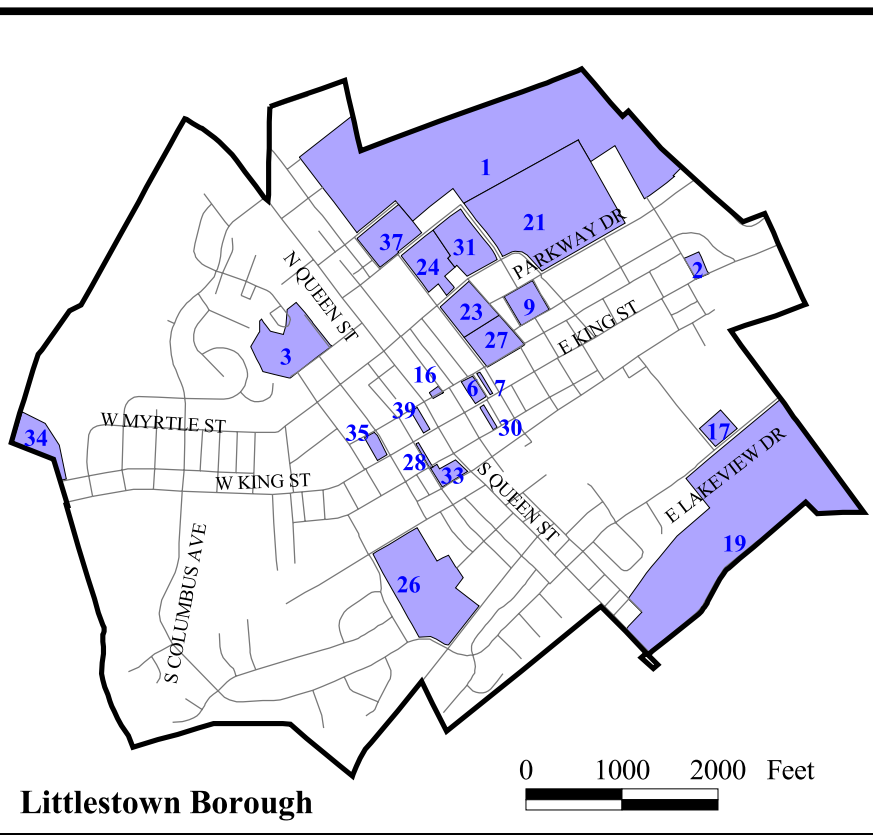

*Littlestown Borough and
Germany and Union Townships,
Adams County
Joint Comprehensive Plan
Community Facilities*

Community Facilities List

- 1 Alloway Creek Intermediate School
- 2 American Legion
- 3 Ballfields
- 4 Barts Church
- 5 Bethel Assembly of God
- 6 Borough Hall, Alpha Fire Company, and Library
- 7 Centenary Church
- 8 Christ UCC
- 9 Crouse Park
- 10 Eagles Park, F.O.E.
- 11 First Baptist Church
- 12 Flatbush Golf Course
- 13 Hanover Soccer Club Fields
- 14 Keystone Landfill
- 15 Kingsdale Fire Co.
- 16 Littlestown Senior Center
- 17 Littlestown Area YMCA
- 18 Littlestown Chapel
- 19 Littlestown Community Park
- 20 Littlestown Fish and Game Association
- 21 Littlestown High School
- 22 LBA Quarry
- 23 Maple Ave. Middle School
- 24 Memorial Field
- 25 Mennonite Meeting House
- 26 Mt. Carmel Cemetery
- 27 Playground
- 28 Post Office
- 29 Quail Valley Golf Course
- 30 Redeemers United Church
- 31 Rolling Acres Elementary School
- 32 St. Aloysius Cemetery
- 33 St. Aloysius RCC
- 34 St. Johns Church
- 35 St. Paul's Church
- 36 Township Recreation Area
- 37 Transportation and Maintenance Facility
- 38 Union Township Building
- 39 VFW
- 40 WWTP

Sources: Adams County GIS; SSM

Spotts, Stevens and McCoy, Inc.
1047 North Park Road
Reading, PA 19610-0307
Tel: 610-621-2000 Fax: 610-621-2001

06/02/05

G:\projects\w100000\w108757\w1087570001\projects\p1087570001.apr

Littlestown Borough